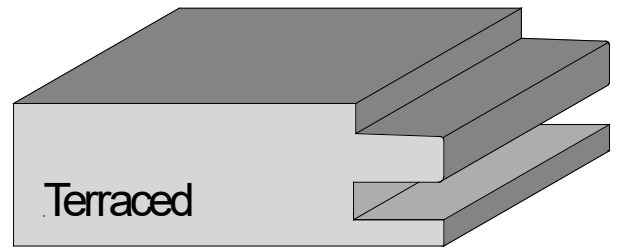

# Frame Profiles

## Narrow Shaker (1" or 3/4" Frame) \*Available in most common wood species