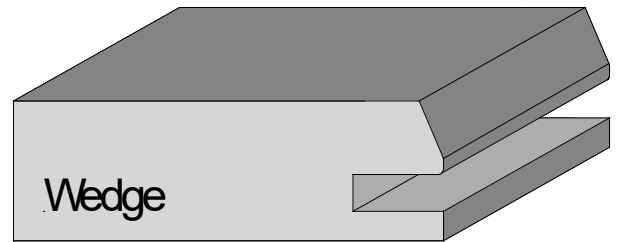

# Frame Profiles

## Narrow Shaker (1" or 3/4" Frame) \*Available in most common wood species