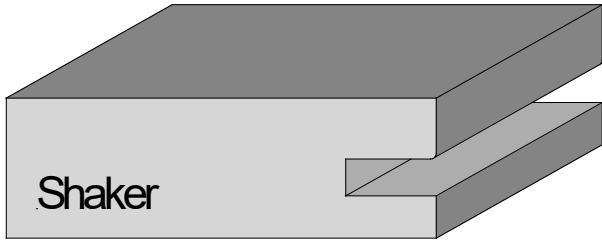

# Frame Profiles

## Narrow Shaker (1" or 3/4" Frame) \*Available in most common wood species