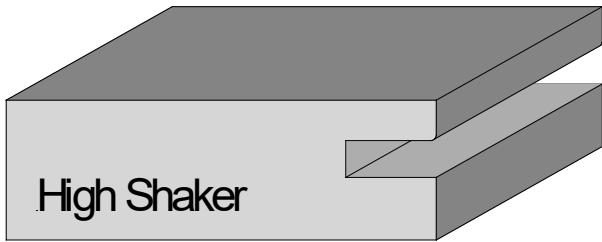

# Frame Profiles

## Narrow Shaker (1" or 3/4" Frame) \*Available in most common wood species