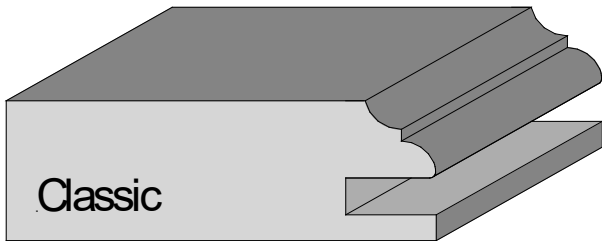

# Frame Profiles

## Narrow Shaker (1" or 3/4" Frame) \*Available in most common wood species