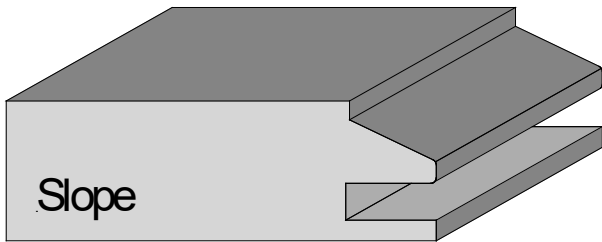

# Frame Profiles

## Narrow Shaker (1" or 3/4" Frame) \*Available in most common wood species

## Reflective Joints (Profile runs through stile and rail joint)