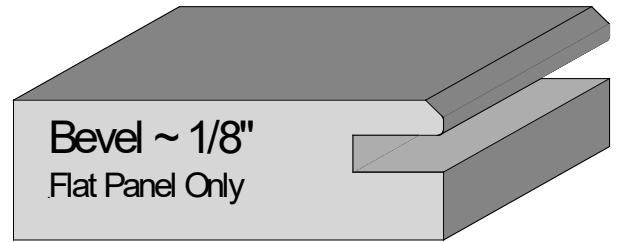

# Frame Profiles

## Narrow Shaker (1" or 3/4" Frame) \*Available in most common wood species