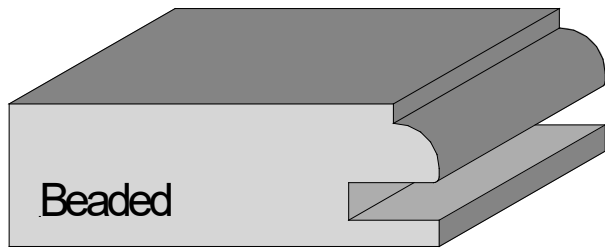

# Frame Profiles

## Narrow Shaker (1" or 3/4" Frame) \*Available in most common wood species