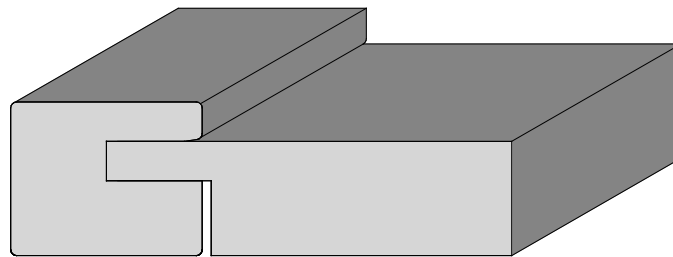

# Frame Profiles

## Narrow Shaker (1" or 3/4" Frame) \*Available in most common wood species

## Reflective Joints (Profile runs through stile and rail joint)